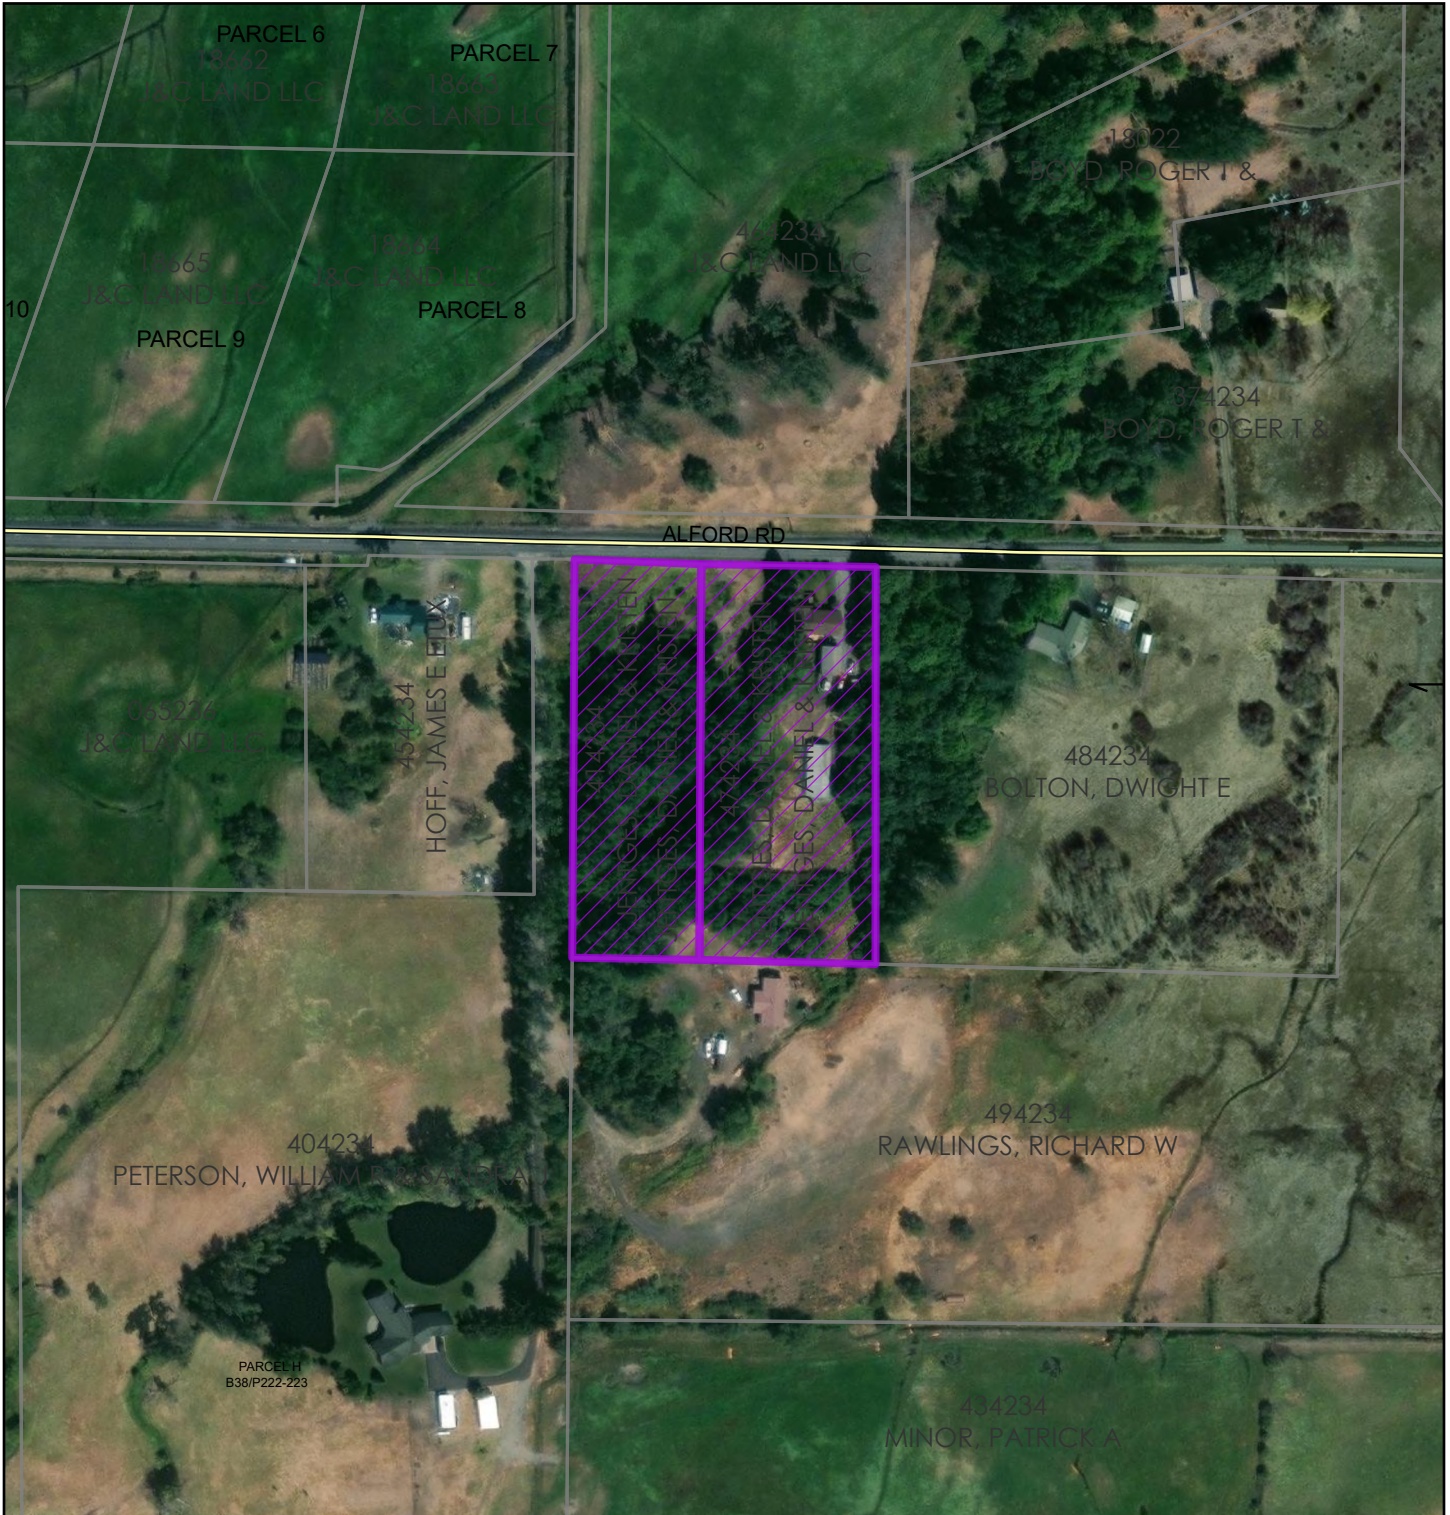

CU-26-00001 Jentges

Aerial View

Microsoft, Vantor, Vantor

2026

Coordinate System: NAD 1983 StatePlane Washington South FIPS 4602 Feet